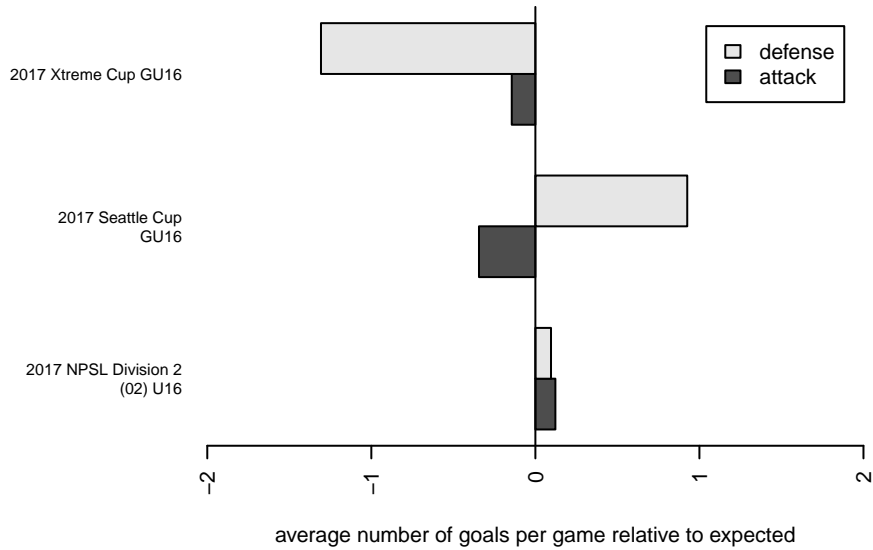

Venues played:  
 2017 Seattle Cup GU16  
 2017 Xtreme Cup GU16  
 2017 NPSL Division 2 (02) U16

**Mukilteo Rush Nero G02**  
 Dots are actual minus expected GF (blue circles) and GA (red triangles).  
 Blue line is smoothed change in attack strength. Red is smoothed change in defense strength.

**attack and defense variance (black dot)  
relative to other teams  
and top 10 in region**

**attack and defense rating  
relative to others at age  
and all opponents in last 13 months**

**Performance relative to 13 month average**