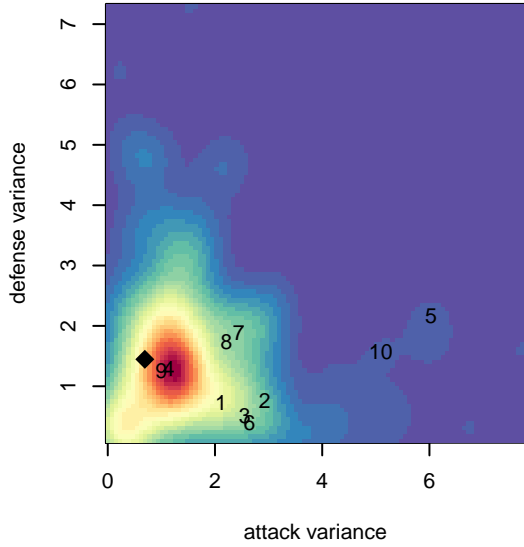

# Mukilteo Rush Nero G02

Mukilteo Rush  
 Mukilteo, WA  
 G02 total strength=1070  
 attack=2.18 defense=2.98  
 fall league = NPSL Div 2 (02) U16

alt names used:  
 Rush Select Nero  
 Rush Select Nero  
 Rush Select G02 Nero B

Venues played:  
 2017 Seattle Cup GU16  
 2017 Xtreme Cup GU16  
 2017 NPSL Division 2 (02) U16

**Mukilteo Rush Nero G02**  
 Dots are actual minus expected GF (blue circles) and GA (red triangles).  
 Blue line is smoothed change in attack strength. Red is smoothed change in defense strength.

**attack and defense variance (black dot)  
relative to other teams  
and top 10 in region**

**attack and defense rating  
relative to others at age  
and all opponents in last 13 months**

**Performance relative to 13 month average**