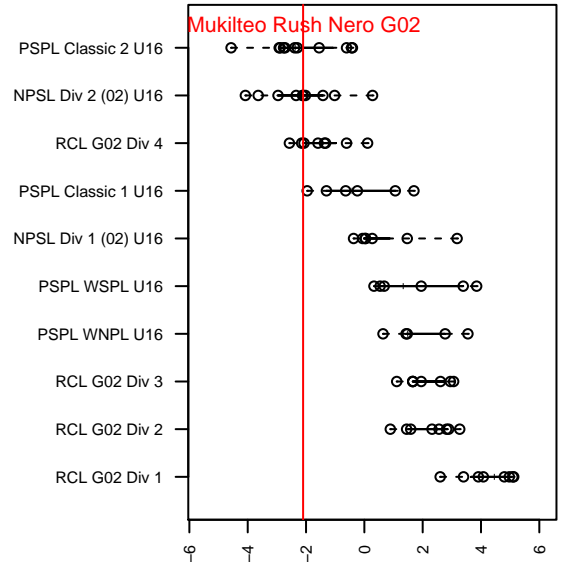

# Mukilteo Rush Nero G02

Mukilteo Rush  
 Mukilteo, WA  
 G02 total strength=1070  
 attack=2.18 defense=2.98  
 fall league = NPSL Div 2 (02) U16

alt names used:  
 Rush Select Nero  
 Rush Select Nero  
 Rush Select G02 Nero B

Venues played:  
 2017 Seattle Cup GU16  
 2017 Xtreme Cup GU16  
 2017 NPSL Division 2 (02) U16

**Mukilteo Rush Nero G02**  
 Dots are actual minus expected GF (blue circles) and GA (red triangles).  
 Blue line is smoothed change in attack strength. Red is smoothed change in defense strength.

**attack and defense variance (black dot)  
relative to other teams  
and top 10 in region**

**attack and defense rating  
relative to others at age  
and all opponents in last 13 months**

**Performance relative to 13 month average**