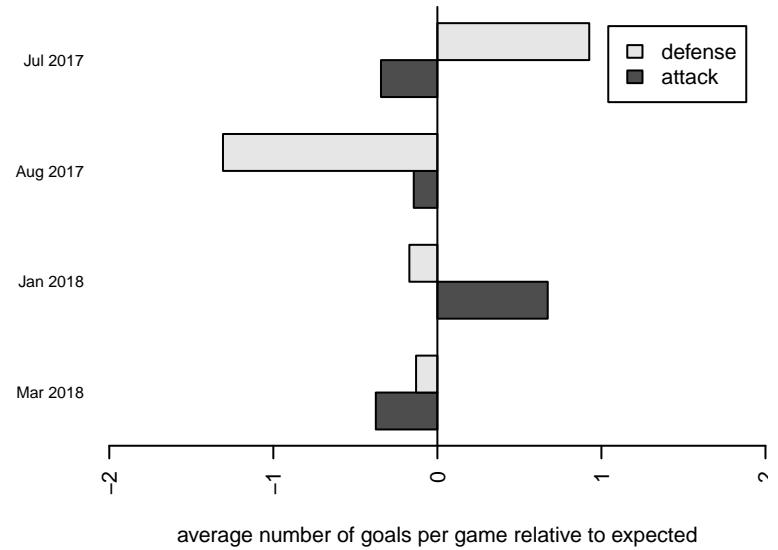

Performance relative to 13 month average