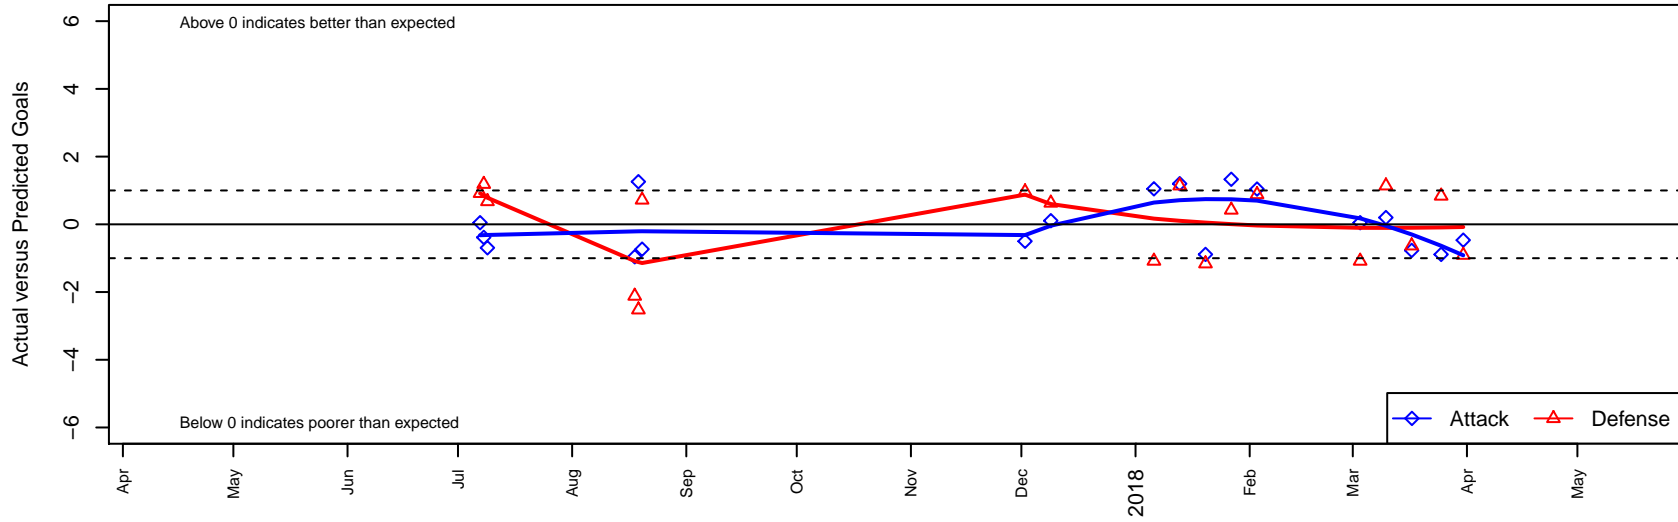

# Mukilteo Rush Nero G02

Mukilteo Rush  
 Mukilteo, WA  
 G02 total strength=1070  
 attack=2.18 defense=2.98  
 fall league = NPSL Div 2 (02) U16

alt names used:  
 Rush Select Nero  
 Rush Select Nero  
 Rush Select G02 Nero B

Venues played:  
 2017 Seattle Cup GU16  
 2017 Xtreme Cup GU16  
 2017 NPSL Division 2 (02) U16

**Mukilteo Rush Nero G02**  
 Dots are actual minus expected GF (blue circles) and GA (red triangles).  
 Blue line is smoothed change in attack strength. Red is smoothed change in defense strength.

**attack and defense variance (black dot)  
relative to other teams  
and top 10 in region**

**attack and defense rating  
relative to others at age  
and all opponents in last 13 months**

**Performance relative to 13 month average**