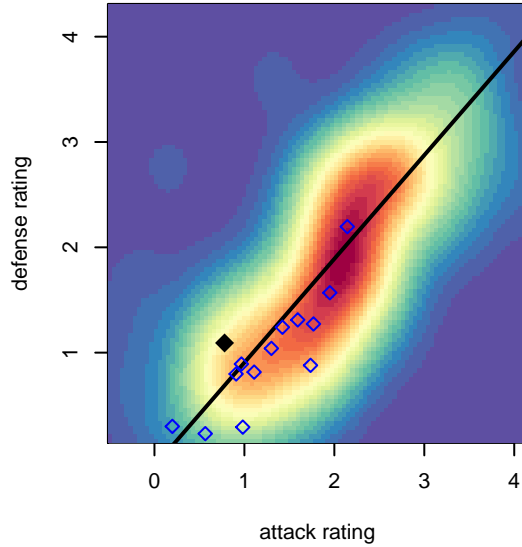

# Mukilteo Rush Nero G02

Mukilteo Rush  
 Mukilteo, WA  
 G02 total strength=1070  
 attack=2.18 defense=2.98  
 fall league = NPSL Div 2 (02) U16

alt names used:  
 Rush Select Nero  
 Rush Select Nero  
 Rush Select G02 Nero B

Venues played:  
 2017 Seattle Cup GU16  
 2017 Xtreme Cup GU16  
 2017 NPSL Division 2 (02) U16

**Mukilteo Rush Nero G02**  
 Dots are actual minus expected GF (blue circles) and GA (red triangles).  
 Blue line is smoothed change in attack strength. Red is smoothed change in defense strength.

**attack and defense variance (black dot)  
relative to other teams  
and top 10 in region**

**attack and defense rating  
relative to others at age  
and all opponents in last 13 months**

**Performance relative to 13 month average**